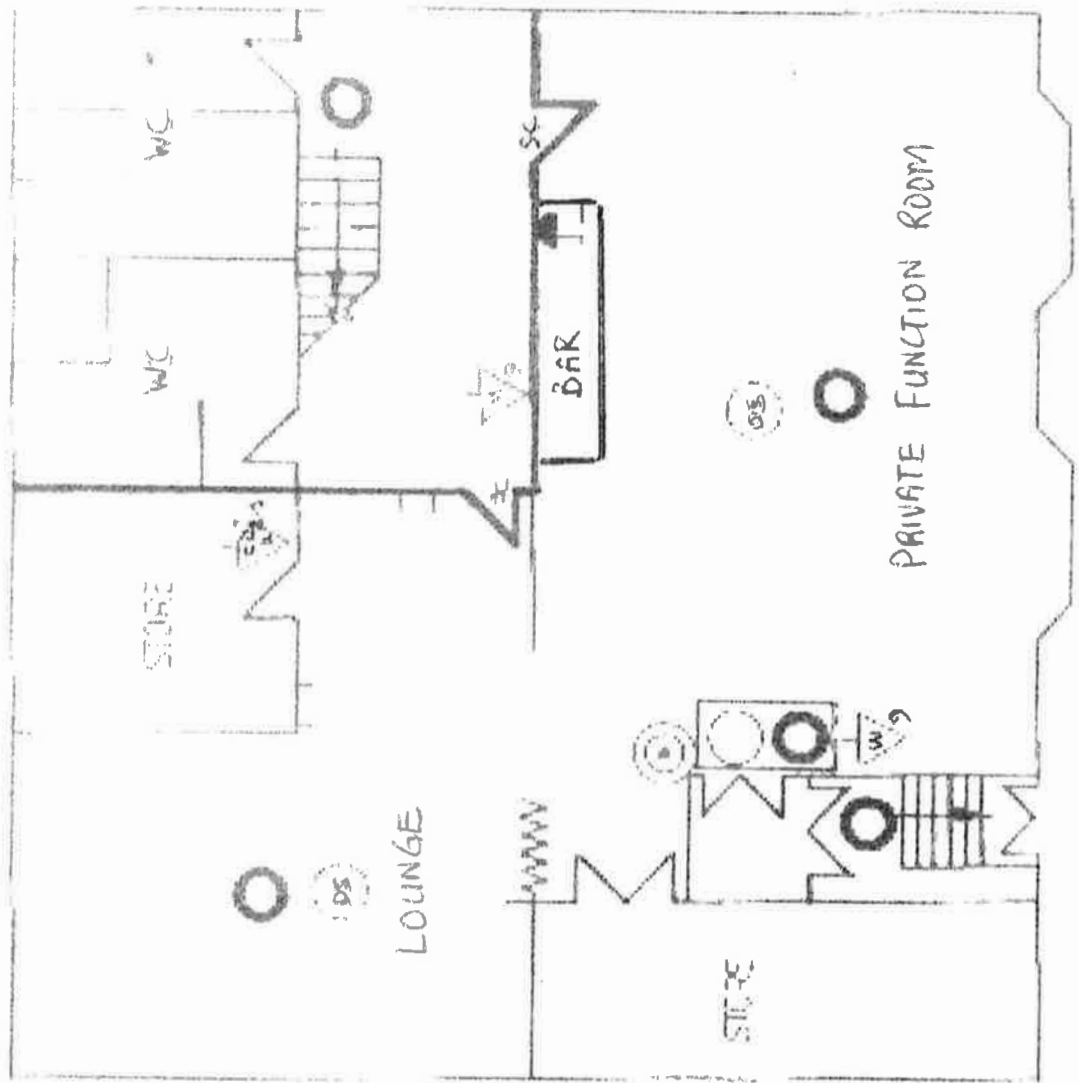

Appendix B

NUT BAR

BASEMENT

KEPPELL'S HEAD HOTEL

24-26 THE HARD

PORTSMOUTH

PO1 3DT

YUK WEE LIM (DIRECTOR)

BASEMENT